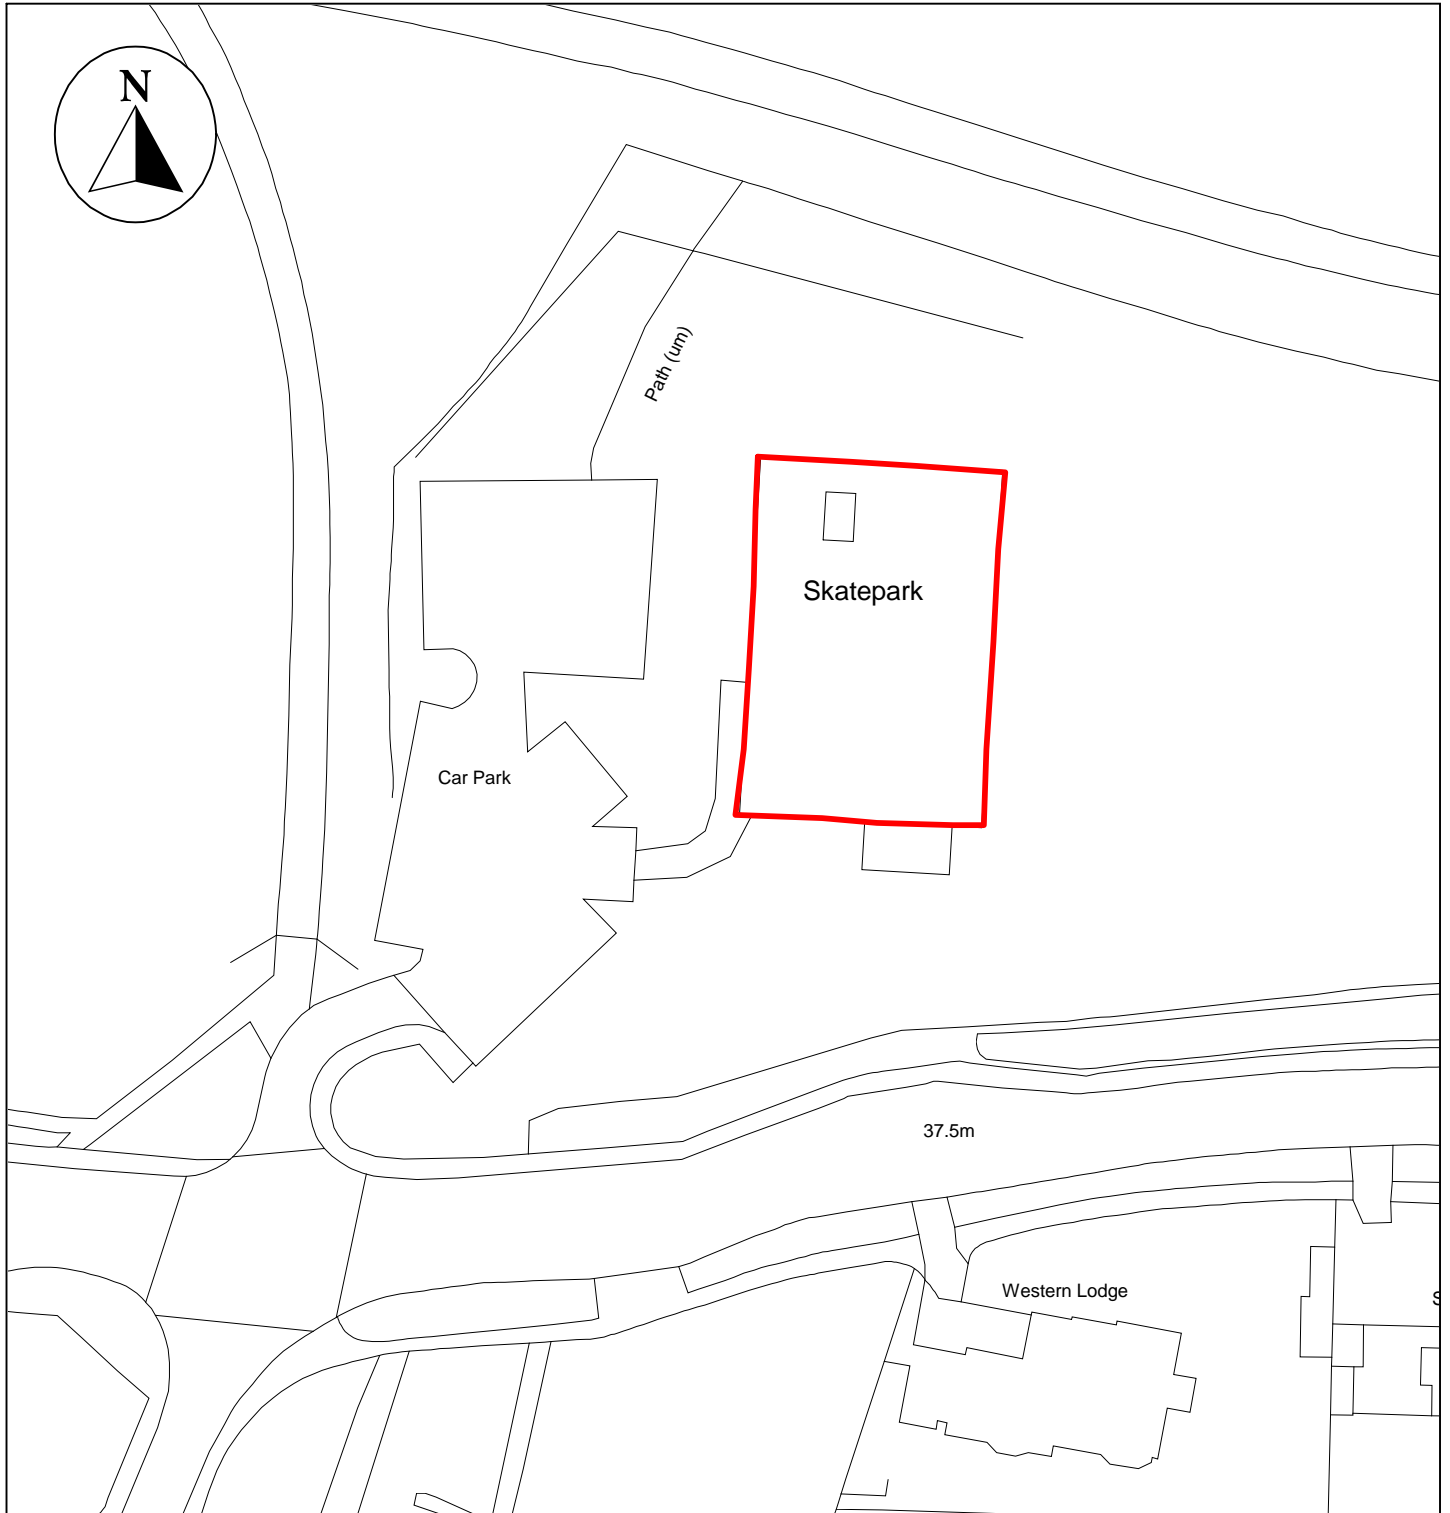

Public Space Protection Order Cumberland Council 2024

ANTI-SOCIAL BEHAVIOUR CRIME AND
POLICING ACT 2014

Workington Skatepark, Workington CA14 2DP

Neighbourhoods
Education and Enforcement
Allerdale House
Workington
CA14 3YJ

Scale: 1 : 750
Date: February 2024

©crown copyright database rights 2024
ordnance survey AC0000861732